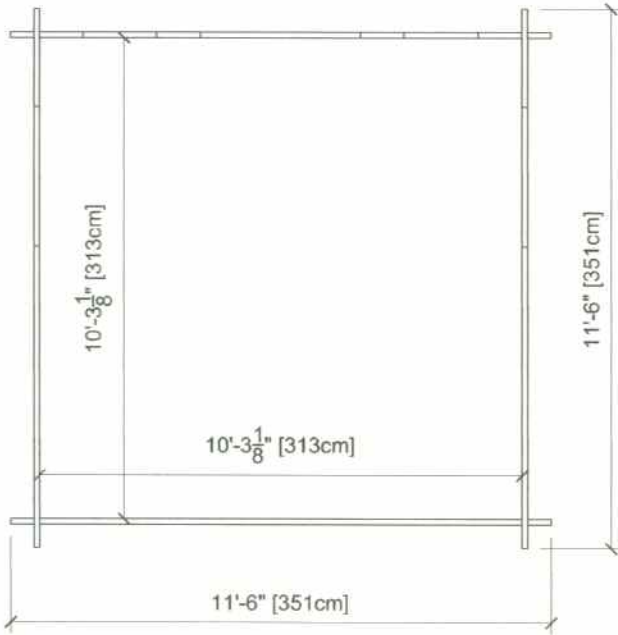

12' x 14' PINE HOUSE

Muskokan

Front View

Side view

12'-2³/₄" [373cm]

Floor Plan

Top view