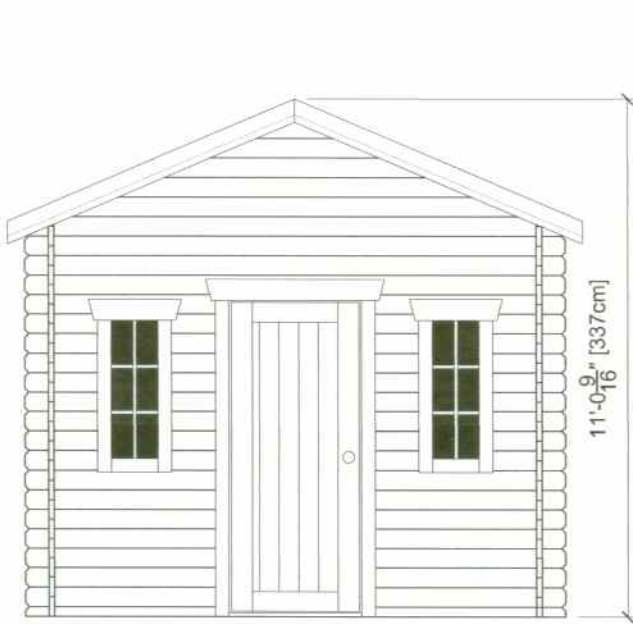

12' x 14' PINE HOUSE

Muskokan

Front View

Side view

12'-2³/₄" [373cm]

Floor Plan

Top view