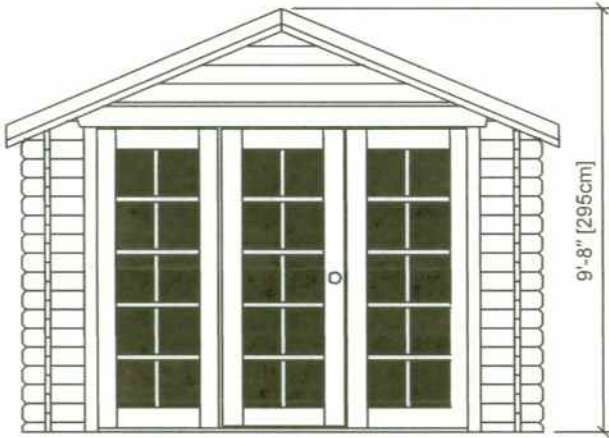

12' x 14' PINE HOUSE

Front View

9'-8" [295cm]

Side view

14'-3 1/2" [436cm]

Floor Plan

10'-9 1/8" [328cm]

10'-3 1/8" [313cm]

12'-0" [366cm]

11'-6" [351cm]

Top view

12'-2 3/4" [373cm]