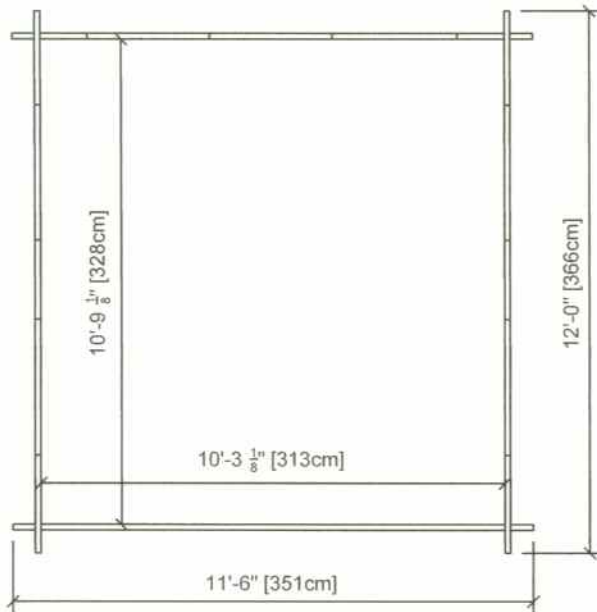

12' x 14' PINE HOUSE

Front View

9'-8" [295cm]

Side view

14'-3 1/2" [436cm]

Floor Plan

10'-9 1/8" [328cm]

10'-3 1/8" [313cm]

12'-0" [366cm]

11'-6" [351cm]

Top view

12'-2 3/4" [373cm]