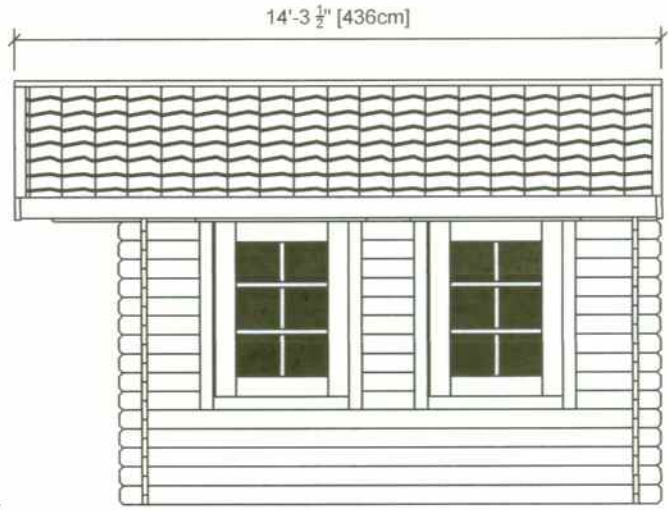

12' x 14' PINE HOUSE

Front View

9'-8" [295cm]

Side view

14'-3 1/2" [436cm]

Floor Plan

10'-9 1/8" [328cm]

10'-3 1/8" [313cm]

12'-0" [366cm]

11'-6" [351cm]

Top view

12'-2 3/4" [373cm]