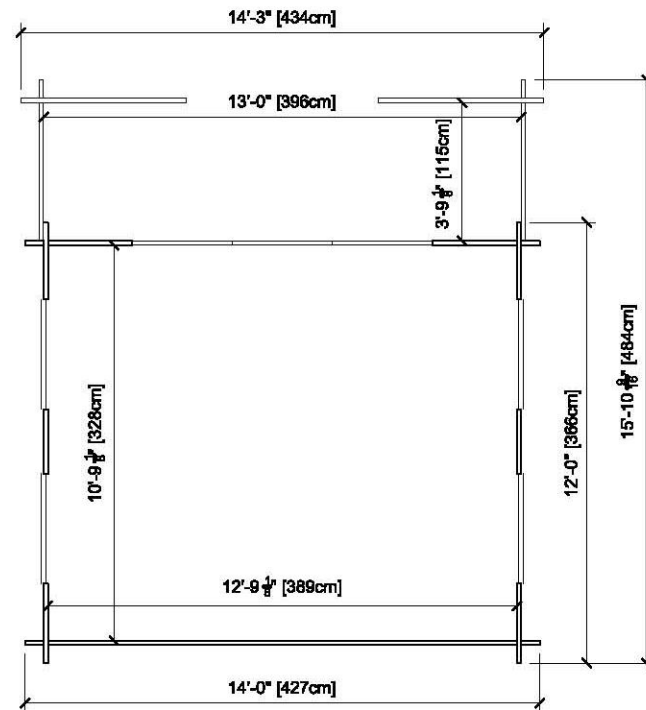

14' x 16' CABIN FOOTPRINT

Inside Dimensions: 10'-9" x 12'-9"

ALPINE LODGE

FRONT VIEW

SIDE VIEW

ROOF

FOOTPRINT