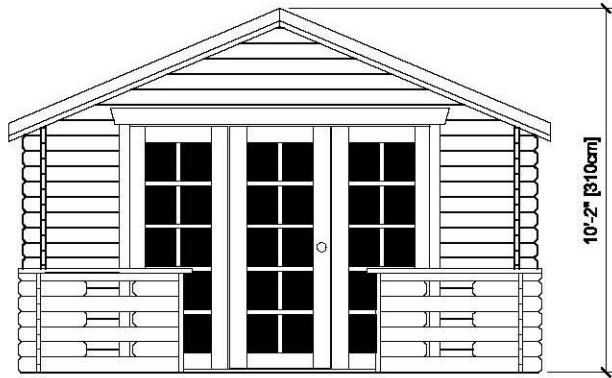

14' x 16' CABIN FOOTPRINT

Inside Dimensions: 10'-9" x 12'-9"

ALPINE LODGE

FRONT VIEW

SIDE VIEW

ROOF

FOOTPRINT