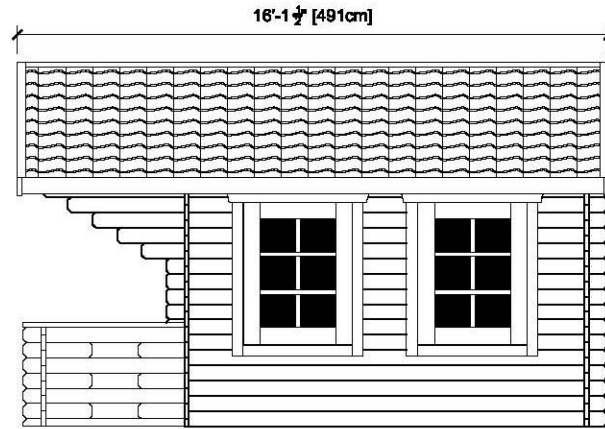

14' x 16' CABIN FOOTPRINT

Inside Dimensions: 10'-9" x 12'-9"

ALPINE LODGE

FRONT VIEW

SIDE VIEW

ROOF

FOOTPRINT